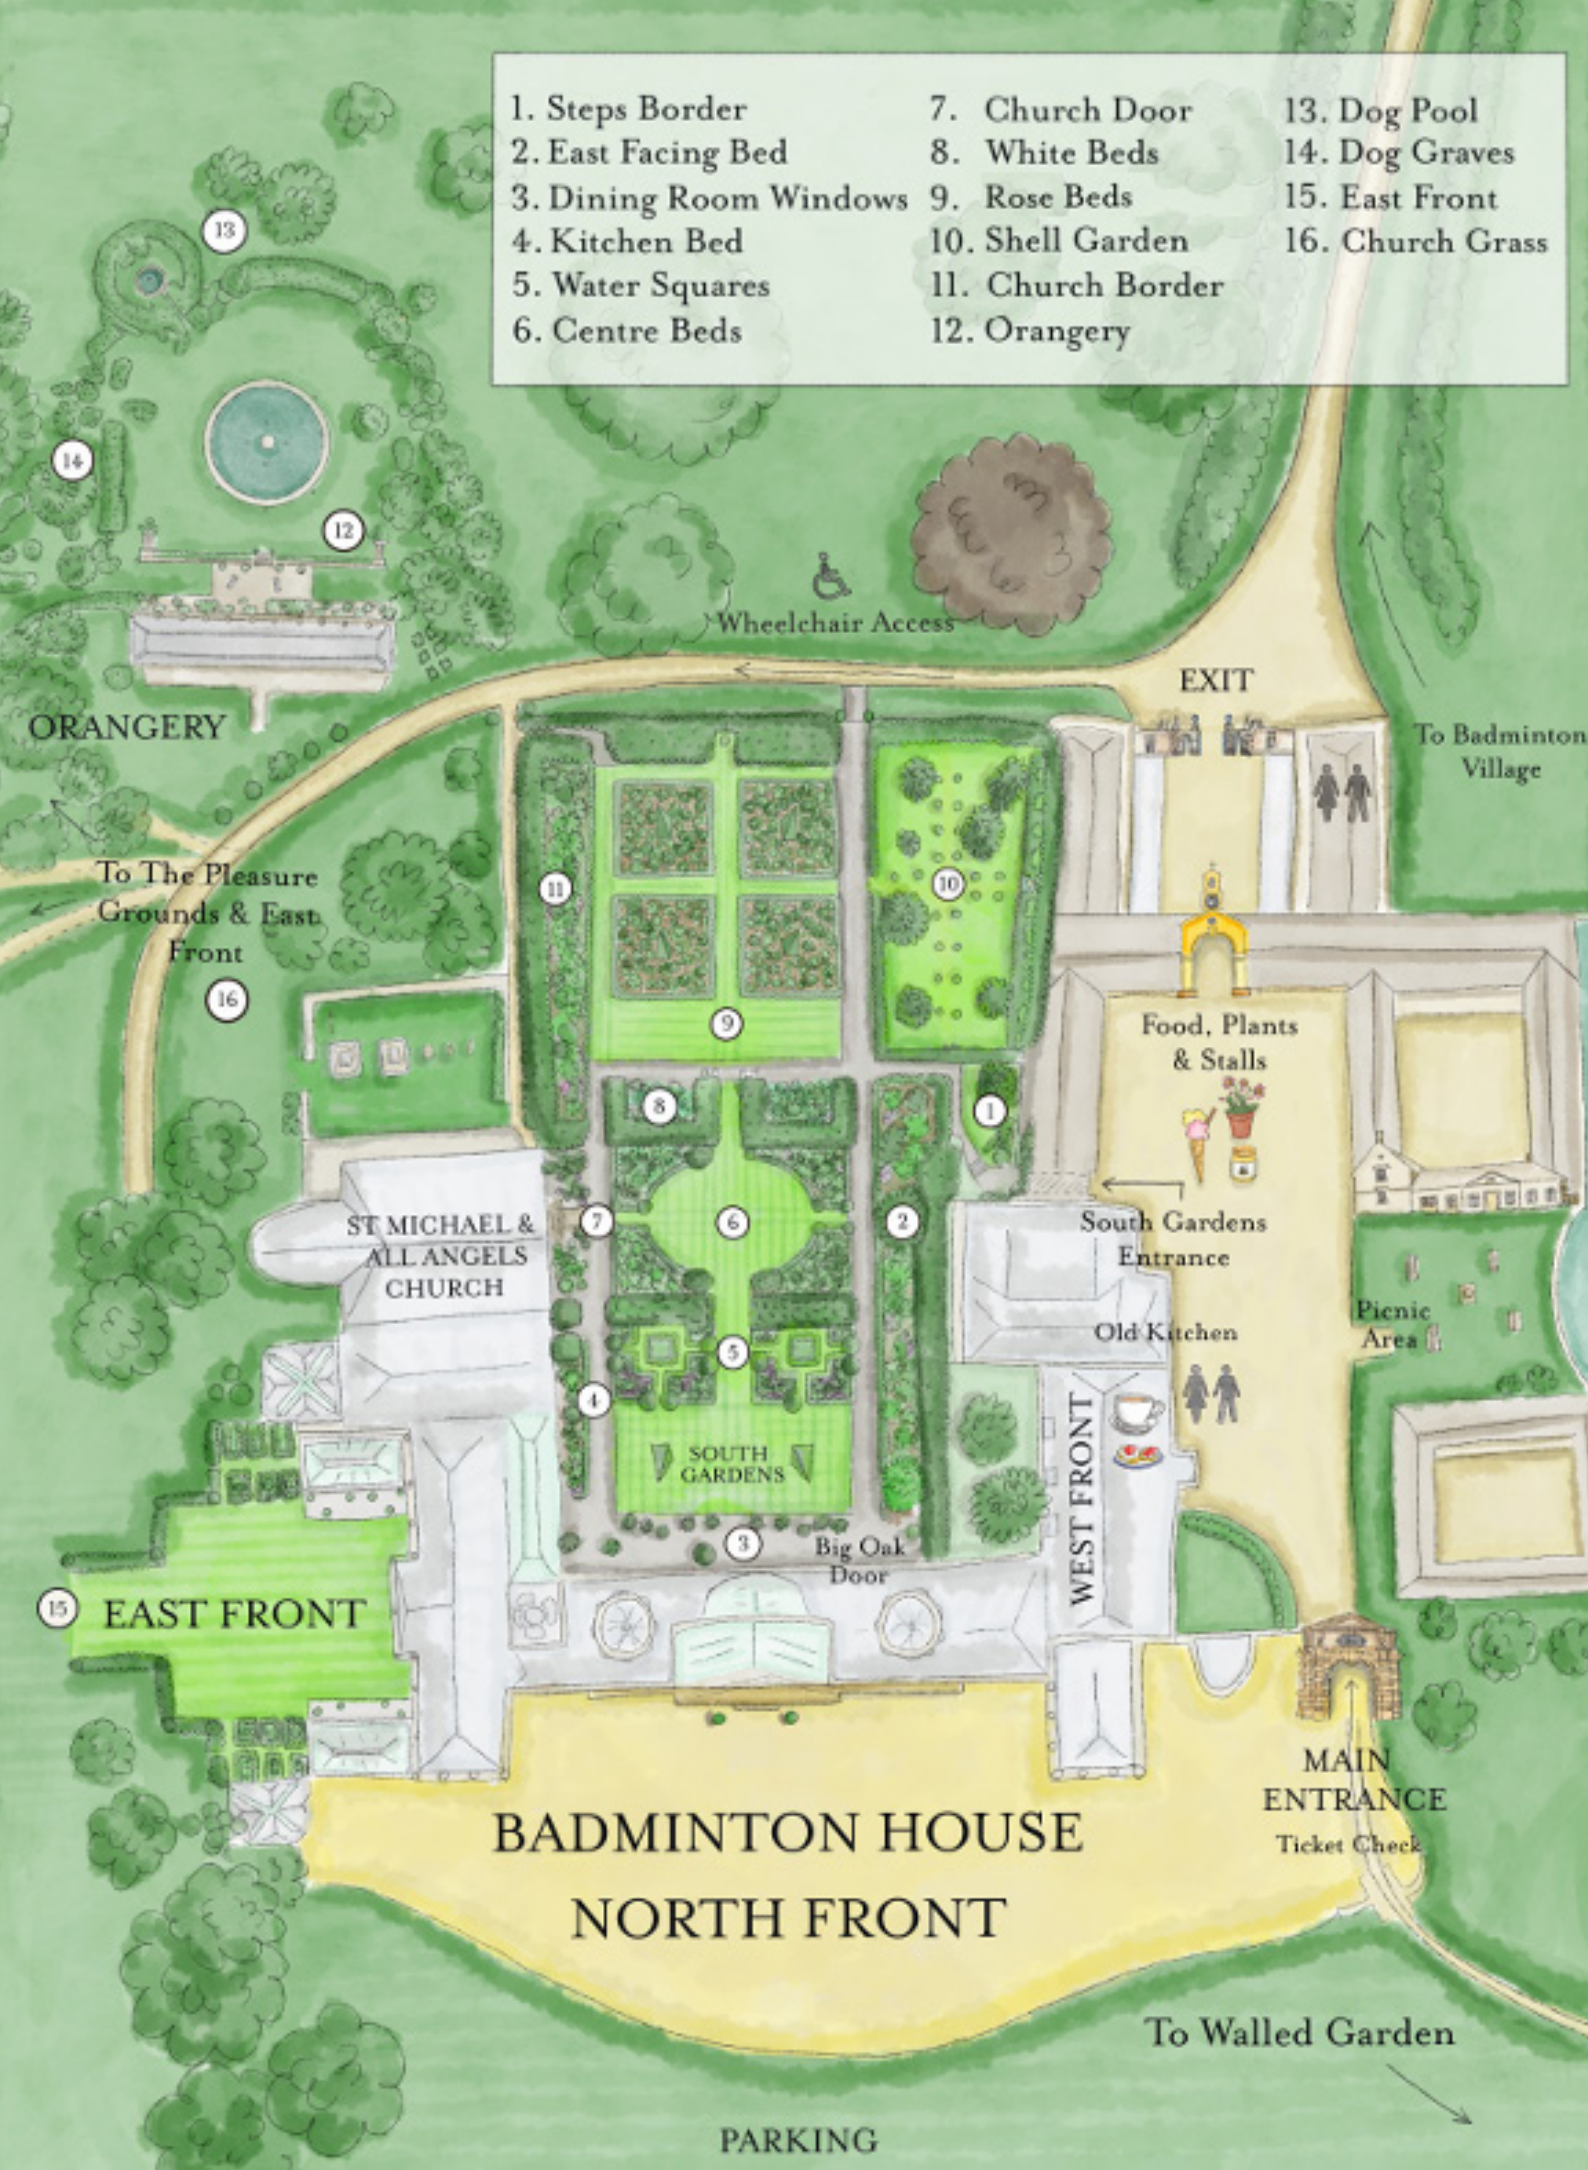

- | | | |
|------------------------|-------------------|------------------|
| 1. Steps Border | 7. Church Door | 13. Dog Pool |
| 2. East Facing Bed | 8. White Beds | 14. Dog Graves |
| 3. Dining Room Windows | 9. Rose Beds | 15. East Front |
| 4. Kitchen Bed | 10. Shell Garden | 16. Church Grass |
| 5. Water Squares | 11. Church Border | |
| 6. Centre Beds | 12. Orangery | |

Food, Plants & Stalls

South Gardens Entrance

Old Kitchen

WEST FRONT

Picnic Area

MAIN ENTRANCE
Ticket Check

To Walled Garden

Wheelchair Access